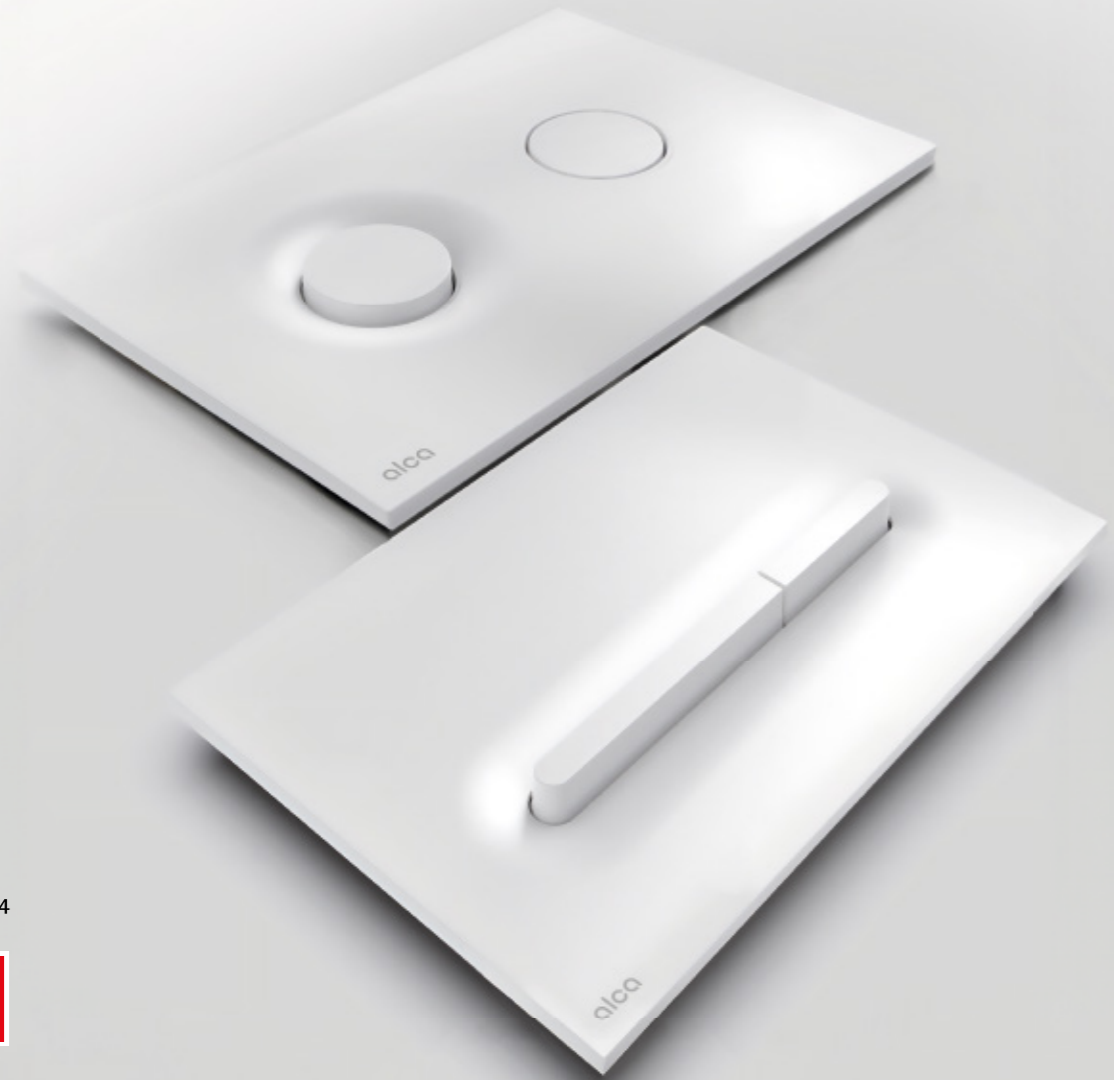

reddot winner 2024

Designer flush plates by Lucie Koldová

Purity and clear direction

Lucie Koldová is a significant personality in the Czech design. She creates original furniture, lighting, objects and spaces with a specific atmosphere. Now she has joined Alca to create a series of designer flush plates called Linka and Dot.Dot.

The dominant element of both flush plates is the peripheral ripple. The inspiration was a stream of flowing water. "This element combines simplicity with a story. The emphasis on details, which is reflected in the gentle rounding and minimalism, transforms an ordinary flush plate into a user-friendly and at the same time aesthetic piece," Lucie Koldová describes the idea.